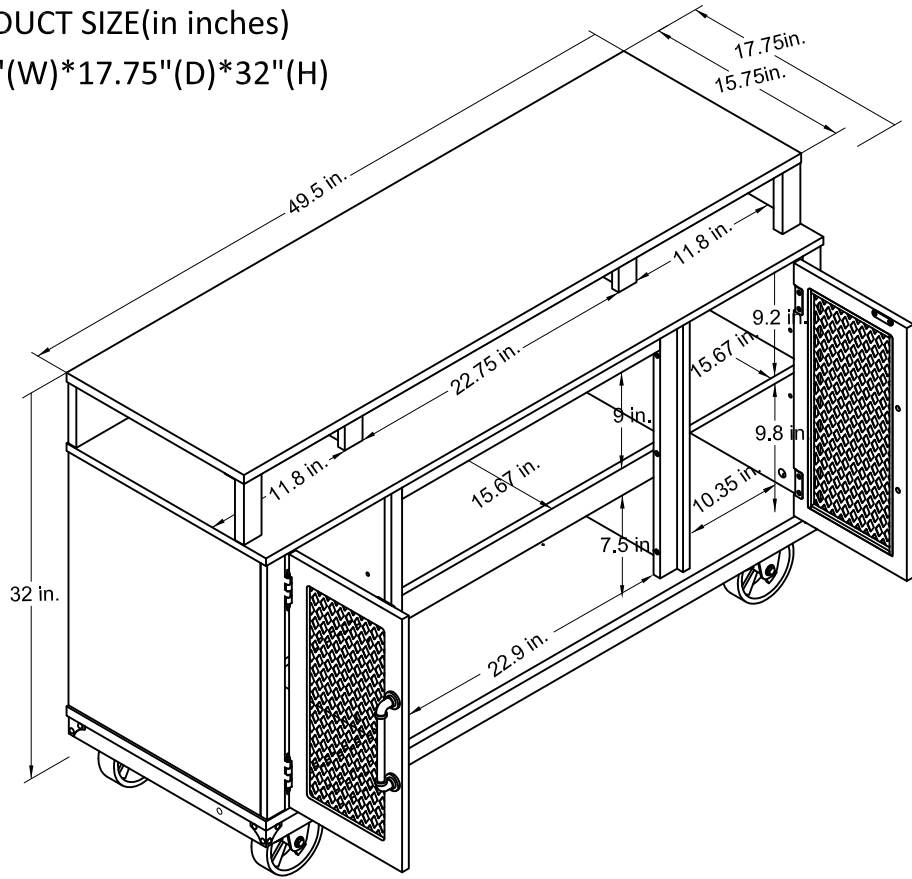

Adams TV Stand
Model Number: 1858878COM
Finish: Coastal Oak

OVERALL PRODUCT SIZE(in inches)
TV Stand:49.5"(W)*17.75"(D)*32"(H)

MAXIMUM WEIGHT CAPACITIES